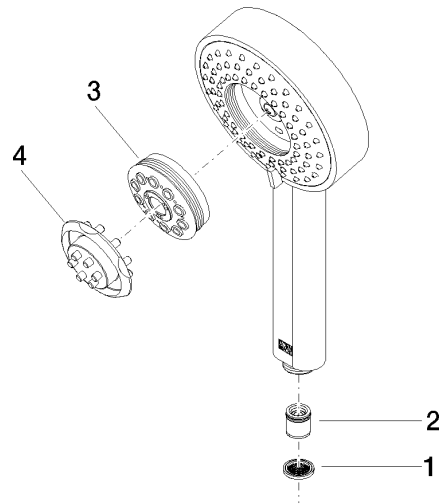

Hand shower - Chrome

IMO

28 012 979

- Four settings: COMPACT RAIN, COMPACT SOFT FLOW, COMPACT AQUAPRESSURE FLOW, COMPACT CASCADE, max. flow rate 15 l/min (at 3 bar)
- with anti-scale system
- spray head Ø 120mm
- 1/2" connection

Intrinsic protection against back flow.

Fits: IMO, LULU, MADISON, MEM, TARA, CL.1, LISSÉ, VAIA, META, CYO

	Chrome	28 012 979-00
	Chrome	28 012 979-00 0010
	Brushed Platinum	28 012 979-06
	Brushed Platinum	28 012 979-06 0010
	Platinum	28 012 979-08
	Platinum	28 012 979-08 0010
	Dark Chrome	28 012 979-19
	Dark Chrome	28 012 979-19 0010
	Light Gold	28 012 979-26
	Light Gold	28 012 979-26 0010
	Brushed Light Gold	28 012 979-27
	Brushed Light Gold	28 012 979-27 0010
	Brushed Durabrass (23kt Gold)	28 012 979-28
	Brushed Durabrass (23kt Gold)	28 012 979-28 0010
	Matte Black	28 012 979-33 0010
	Matte Black	28 012 979-33
	Brushed Bronze	28 012 979-42
	Brushed Bronze	28 012 979-42 0010
	Brushed Champagne (22kt Gold)	28 012 979-46
	Brushed Champagne (22kt Gold)	28 012 979-46 0010
	Champagne (22kt Gold)	28 012 979-47
	Champagne (22kt Gold)	28 012 979-47 0010
	Brushed Chrome	28 012 979-93
	Brushed Chrome	28 012 979-93 0010
	Brushed Dark Platinum	28 012 979-99 0010
	Brushed Dark Platinum	28 012 979-99

Hand shower - Chrome

IMO

28 012 979

28 012 979

mm [inches]

Flow rate chart

Certificates

LGA_29980.

28 012 979

Spare parts list

No.	Item Number	Name	Quantity used	Delivery time
1	09 23 01 039 90	sieve	1	2
2	09 23 01 046 90	back-flow preventer	1	2
3	04 12 11 071 00 90	shower	1	2
4	09 30 09 022 90	key	1	2